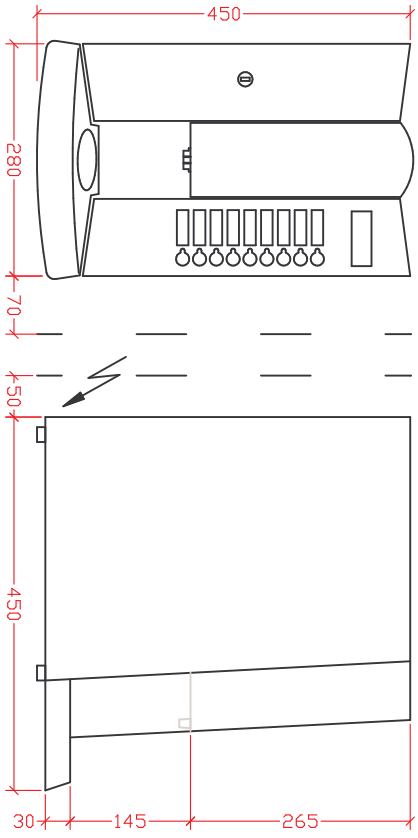

Mabblatt "Blue Line"

coffeelino "prince"

casino

casino XS / - XL

master "joker"