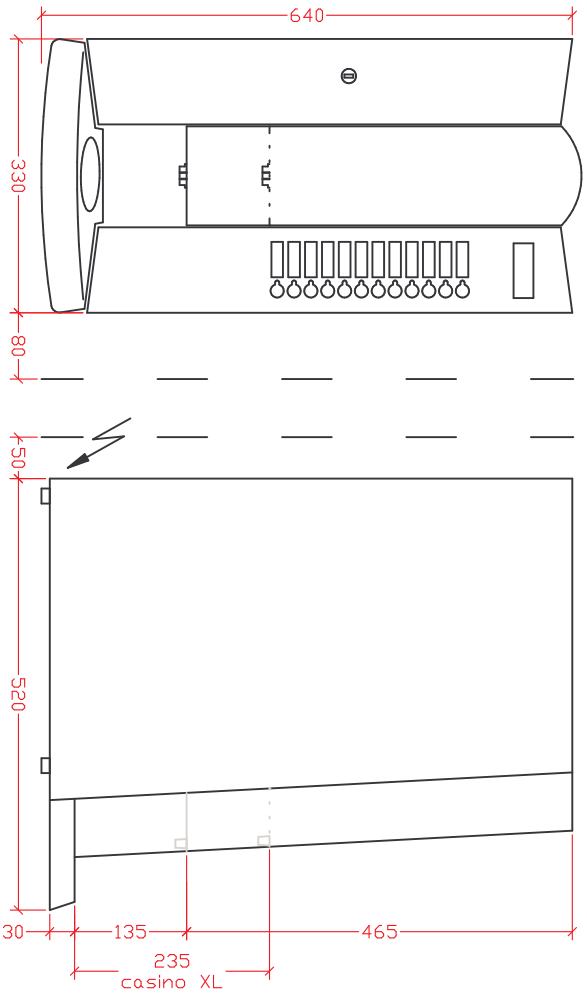

Mabblatt "Blue Line"

coffeelino "prince"

casino

casino XS / - XL

master "joker"