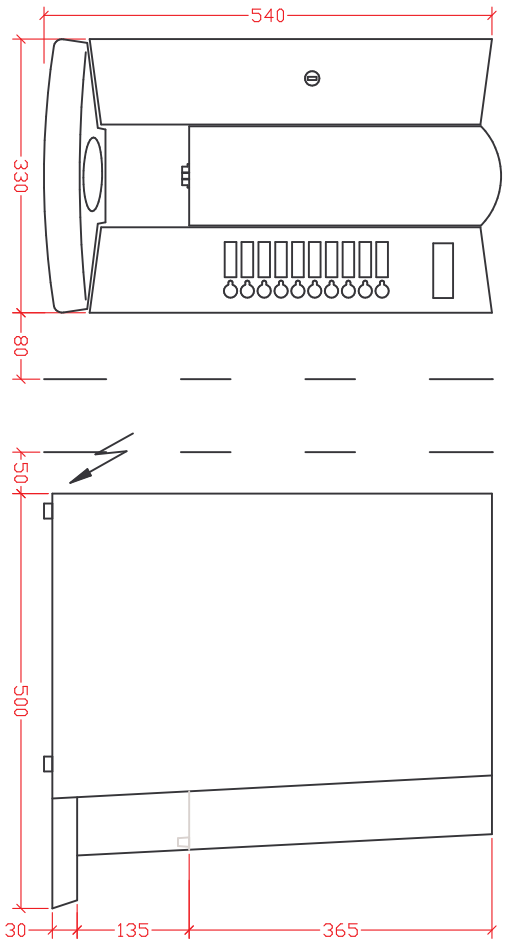

Mabblatt "Blue Line"

coffeelino "prince"

casino

casino XS / - XL

master "joker"